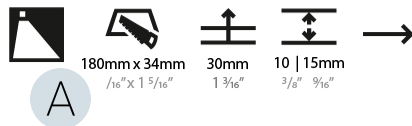

PROJECT	
TYPE	
SPECIFIER	
QUANTITY	
DATE	

DELIGHT STRING STEP WIDE RECESSED

A35702-

base number	LED Color Temp	Finishes (Diamond)	Finishes (Triangle)
	30/35/50		

- To build a product code in our configurator select the specify button on the base model # product page
- To build a manual product code on this datasheet choose from the options listed below in blue font and add the suffix to the base model #

PHYSICAL

Shape: Rectangle
 Length (mm): 190
 Length (in): 7 1/2
 Height (mm): 40
 Depth (mm): 27
 Height (in): 1 9/16
 Depth (in): 1 1/16
 Ceiling Thickness (mm): 10 / 12 / 15
 Ceiling Thickness (in): 3/8 or 1/2 or 9/16
 Min. Recessing Depth (mm): 30
 Min. Recessing Depth (in): 1 3/16
 Weight (kg): 0.208
 Weight (lbs): .4576
 Fixture Finish: SSR / BKV / CWI / CRY / HAB / UFT / ITA / RUA / FTG / MYG / LOD / PUS / FRO / FUP / KIA / POP / BLS / SPG / MEY / GOH / CHC / COM / ABZ / JAG / OBR / MOS / ROR
 Fixture Material: Aluminum
 Cut-out Measurements: 140mm / 5 1/2" x 34mm / 1 5/16"

LED

Number of LEDs: 1
 Color Temperature (°K): 3000 / 3500 / 5000
 Max. Delivered Lumen (lm): 60
 CRI: >80 CRI
 Lamp Life (hrs): 50000

OPTICAL

RATINGS AND CERTIFICATIONS

Certified By: Certified for North American Standards
 IP rating: IP20

PHYSICAL

Shape: Rectangle
Length (mm): 340
Length (in): 13 3/8
Height (mm): 40
Depth (mm): 27
Height (in): 1 1/16
Depth (in): 1 1/16
Min. Recessing Depth (mm): 30
Min. Recessing Depth (in): 1 3/16
Weight (kg): 0.388
Weight (lbs): 0.854
Fixture Finish: SSR / BKV / CWI / CRY / HAB / UFT / ITA / RUA / FTG / MYG / LOD / PUS / FRO / FUP / KIA / POP / BLS / SPG / MEY / GOH / CHC / COM / ABZ / JAG / OBR / MOS / ROR
Fixture Material: Aluminum
Cut-out Measurements: 330mm / 13" x 34mm / 1 5/16"